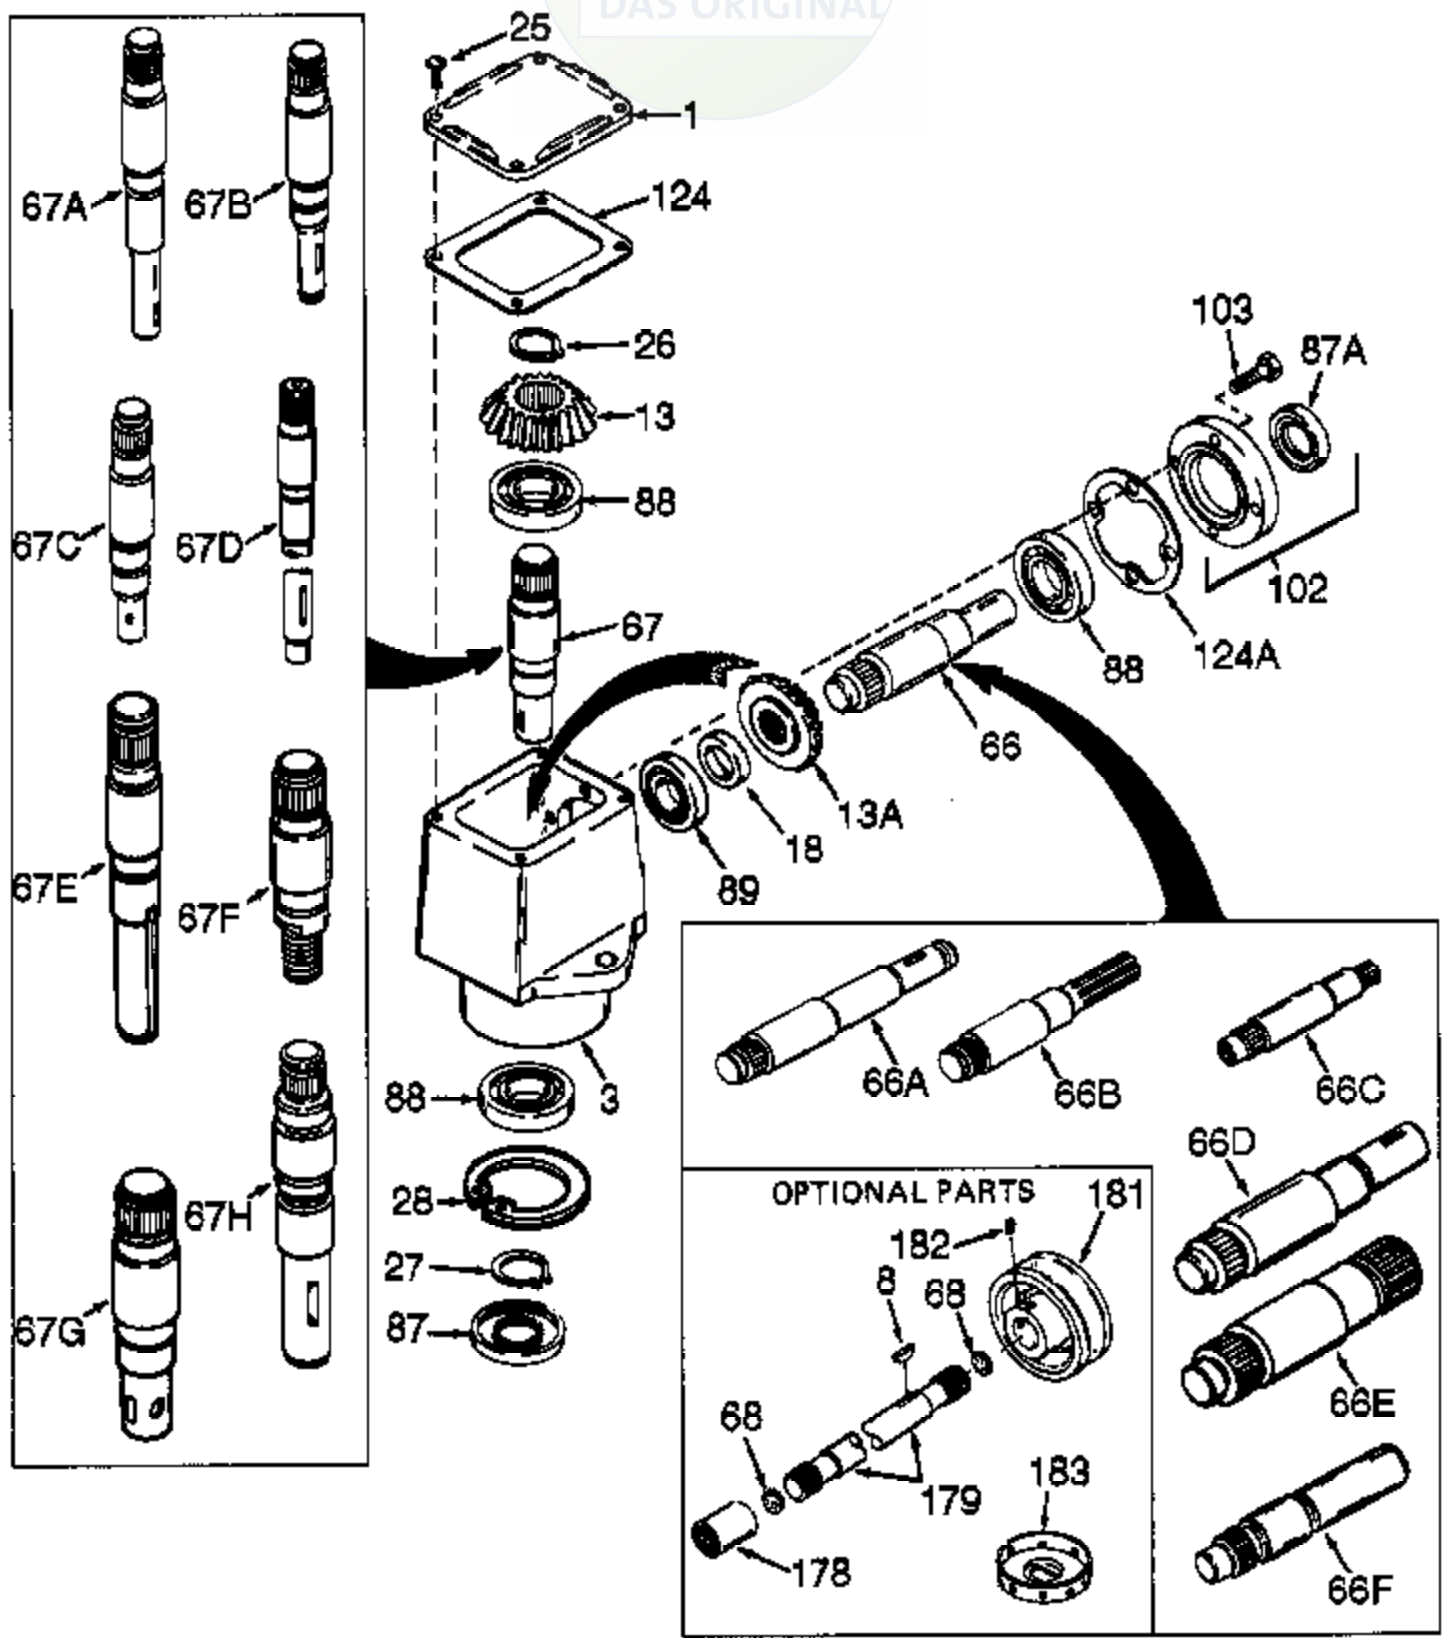

ILLUSTRATION SHOWS TYPICAL PARTS ONLY. ORDER BY PART NUMBER. PARTS NOT LISTED ARE SUPPLIED BY OEM.

Ref #	Part Number	Qty	Description
1	772035		Left Hand Cover
3	770026A		Right Angle Drive Housing
8	792057		Key (With lug extensions)
8	792047		Woodruff Key #9
13	778046		Miter Gear (22 teeth)(7/8" ID)
13A	778046		Miter Gear (22 teeth)(7/8" ID)
25	792025		Screw, 10-24 x 1/2"
26	788018		Snap Ring
27	788019		Snap Ring
66C	776210		Input Shaft (4-3/8" long)
67D	776211		Output Shaft (7-29/32" long)
68	788039		Felt Disc
87	788029		Oil Seal
87A	788031		Oil Seal
88	780034		Ball Bearing
89	780024		Ball Bearing
102	786029		Retainer Cap & Seal (Incl. 87A & 103)
103	792026		Screw, 1/4-20 x 7/8"
124A	788030B		Cap Gasket
124	788028		Cover Gasket
177A	XXXXX		(Not included with head assembly.)
177	XXXXX		THE FOLLOWING ARE OPTIONAL PARTS:
178	786028		Coupling (1-1/2" long)
178	786031		Coupling (1-5/16" long)
179	XXXXX		Input Connector Shaft
181	786030		Sheave (3-1/4" Dia.)
181	786059		Sheave (4" Dia.)
182	792027		Set Screw, 5/16-24 x 1/4
183	786044		Shield

RAD-3872-PEERLESS Page 2 of 2